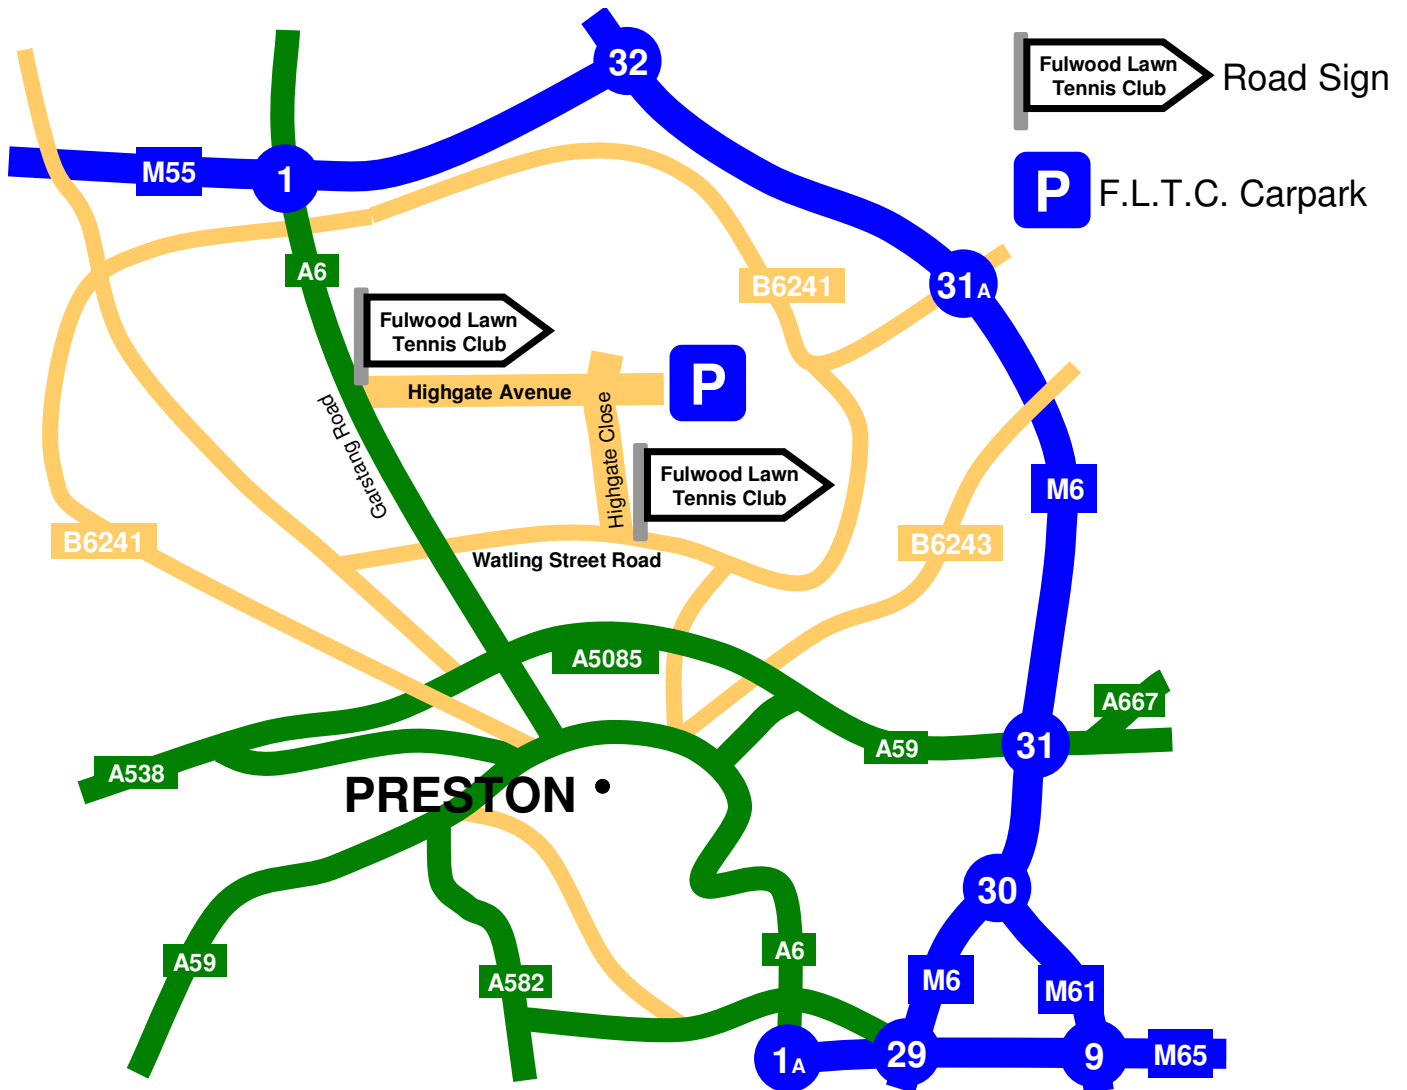

Fulwood Lawn Tennis Club
Highgate Avenue (off Garstang Road [A6])
Fulwood, Preston, Lancashire PR2 8DY
Clubhouse: 01772 717045

Fulwood Lawn Tennis Club is located at the end of Highgate Avenue signposted off of Watling Street Road and Garstand Road [A6] in the district of Fulwood in the town of Preston in the county of Lancashire in the United Kingdom.

This page should provide sufficient information for you to find our tennis club. However, if you require further instructions please don't hesitate to contact us.

From the North: When travelling from the *north* [M6] turn onto the M55 (junction 32), towards Blackpool. Immediately (junction 1) turn onto the A6, towards Preston. When travelling from the *north* [A6] continue under the M55 (junction 1), towards Preston.

From the East: When travelling from the *east* [A59/A667] continue over the M6 (junction 31), towards Preston. After climbing the hill take the A5085 (second exit at the roundabout). When travelling from the *east* [M65] follow the M65 around its concluding roundabout onto the A6. Continue on the A6 following the instructions as if travelling from the *south* [M6].

From the West: When travelling from the *west* [M55] turn onto the A6 (junction 1), towards Preston. Continue on the A6 following the instructions as if travelling from the *north*. When travelling from the *west* [A538] continue onto the A5085, towards Preston.

From the South: When travelling from the *south* [M6] turn onto the M65 (junction 29), follow the M65 around its concluding roundabout onto the A6. Continue on the A6 over three roundabout into the town